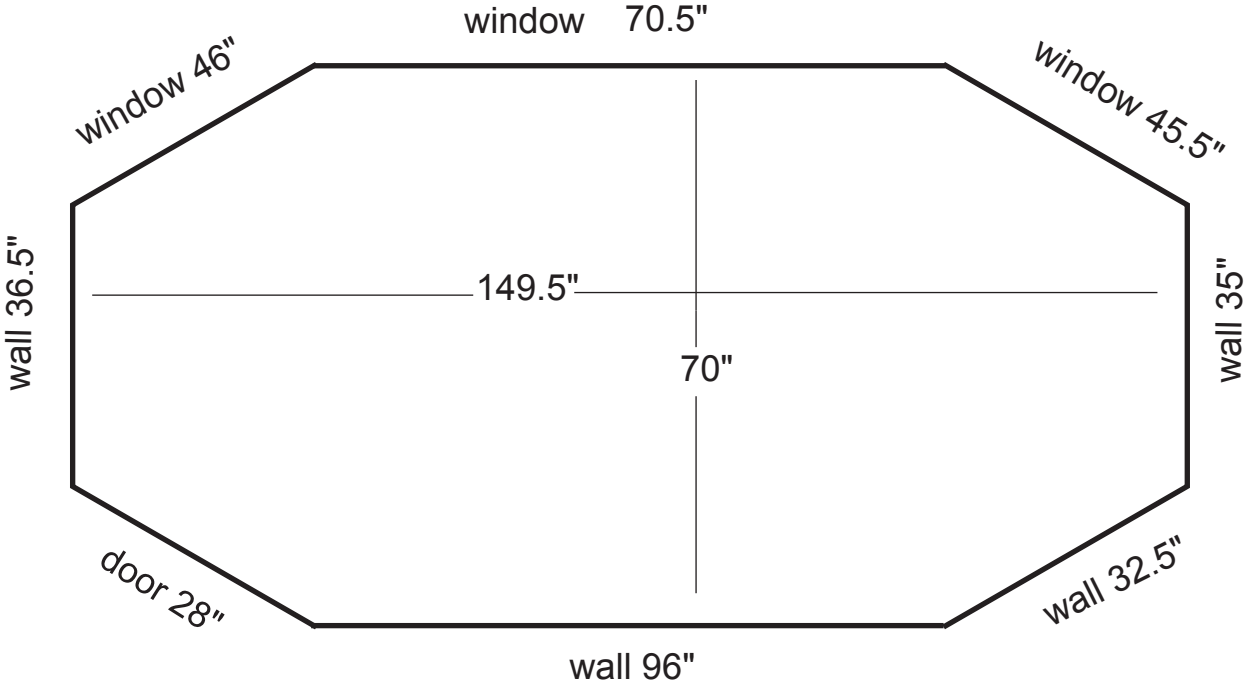

# +15 Window Project Space

height of the windows: 67"  
height of the whole space: 75"